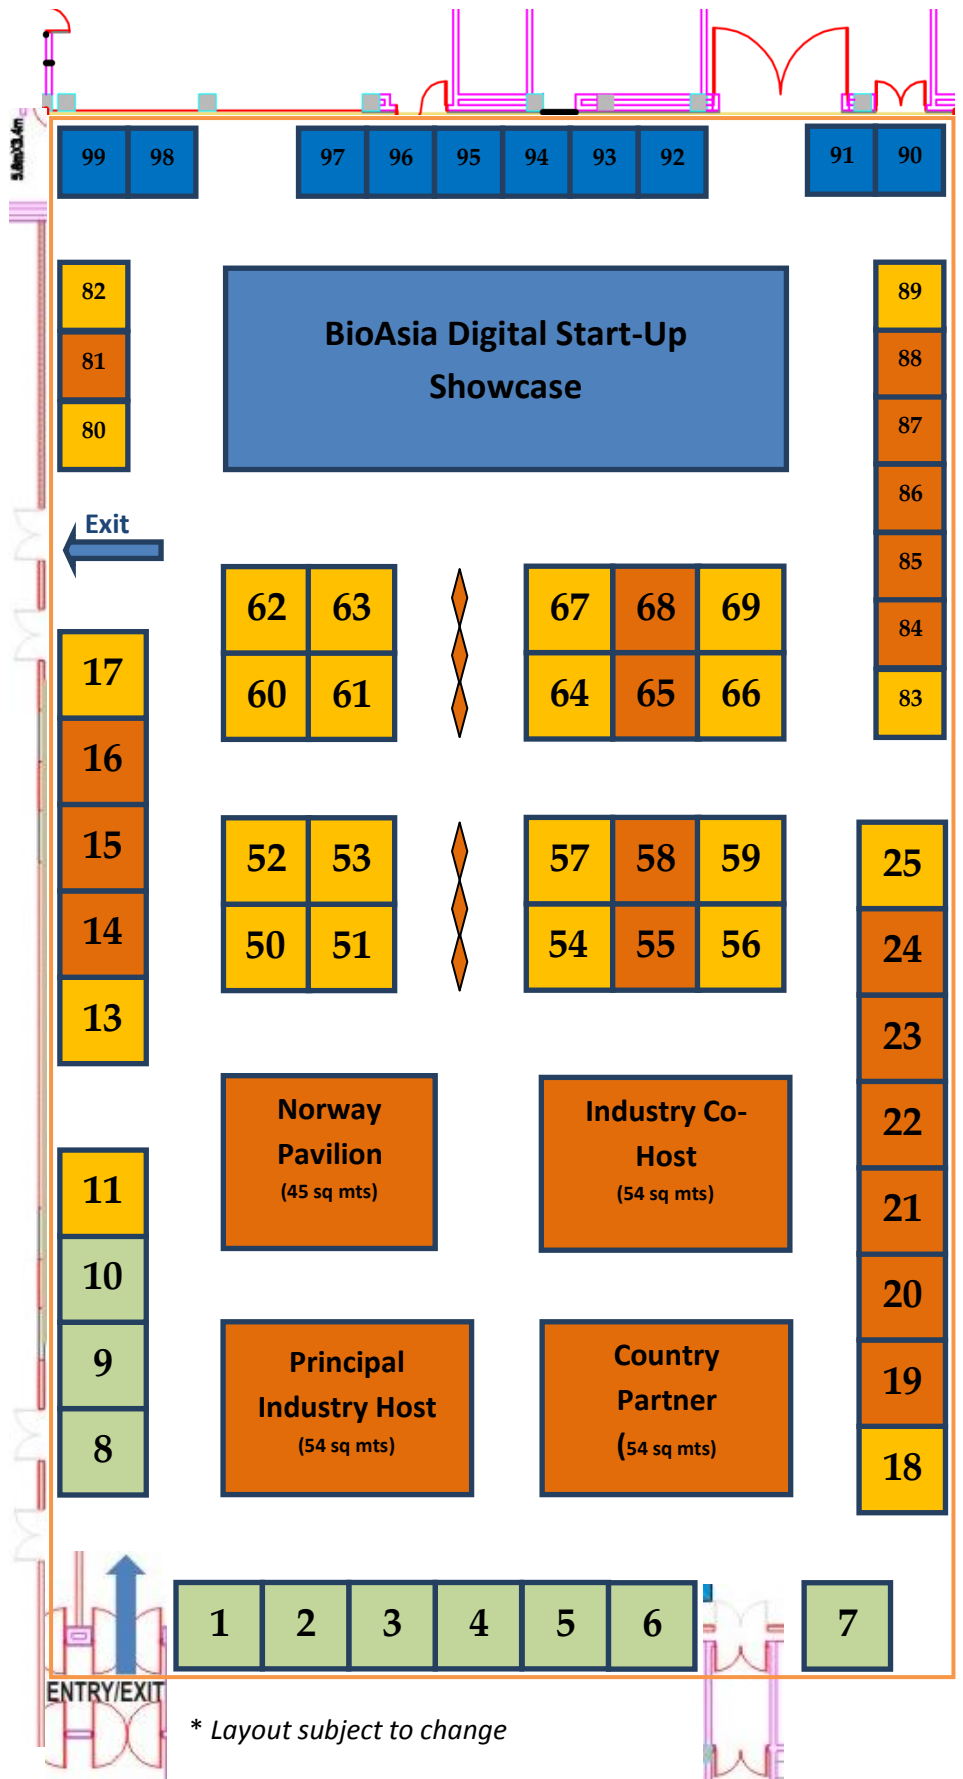

## International Tradeshow

### Tariff:

Shell Scheme	INR	USD
<b>Premium Stalls</b>		
3 x 3 Sq. Mtrs	1,34,000	2680
<b>Corner Stalls</b>		
3 x 3 Sq. Mtrs	1,18,500	2370
2 x 2 Sq. Mtrs	52,668	1053
<b>Standard Stalls</b>		
3 x 3 Sq. Mtrs	1,06,000	2120
2 x 2 Sq. Mtrs	47,109	942

### No. of Stalls:

3 x 3 Sq. Mtrs. : 1 to 79

Premium Stalls: 1 to 10

2 x 2 Sq. Mtrs.: 80 to 99

\* Layout subject to change

Premium Stalls
  Corner Stalls
  Standard Stall